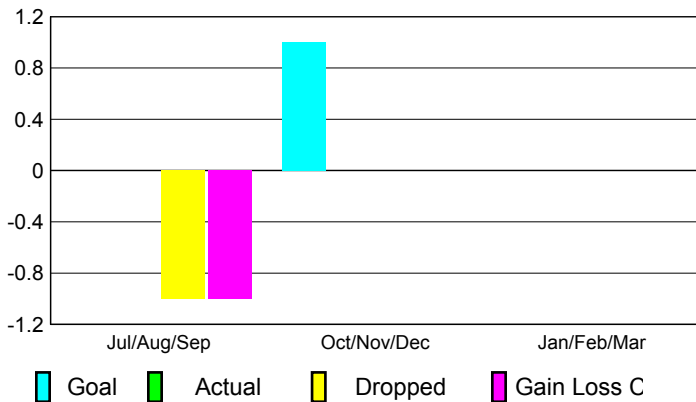

2009-2010 GMT Quarterly Report for District (or Undistricted) **District 104 A**

GMT: **JON BJARNI THORSTEINSSO**

Location: **NORWAY**

GMT CA: **4**

CLUBS

Club Results
2009-2010

Clubs
2008-2009

Month	New Club Goal	Actual New Clubs	Actual Dropped Clubs	Gain/Loss of Clubs	Gain/Loss of Clubs
Jul/Aug/Sep	0	0	-1	-1	-1
Oct/Nov/Dec	1	0	0	0	-1
Jan/Feb/Mar	0	0	0	0	0
Totals	1	0	-1	-1	-2

Club Results 2009-2010

Goal, New, Dropped, Gain/Loss

Comparison of Club Gain/Loss

Current Year Compared to the Previous Year

YTD Status Quo Clubs 2009-2010

Status Quo Clubs Compared to Status Quo Members

MEMBERSHIP