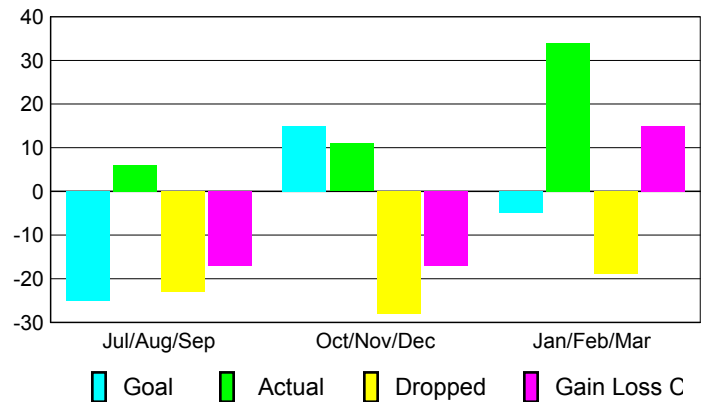

Membership Results 2009-2010

Goal, New, Dropped, Gain/Loss

Comparison of Membership Gain/Loss

Current Year Compared to the Previous Year