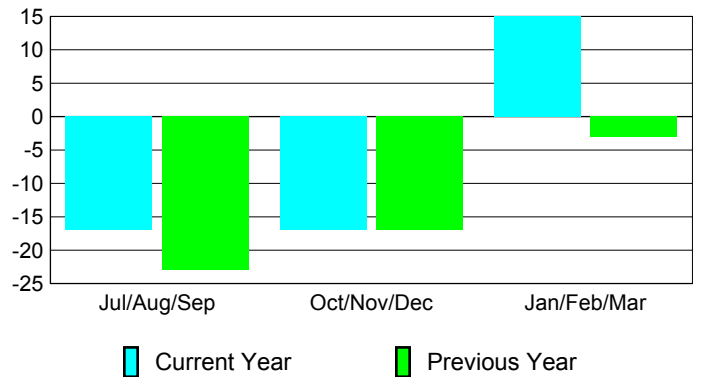

Membership Results
2009-2010

Membership
2008-2009

Month	Net Memb Goal	Actual New Memb	Actual Dropped Memb	Gain/Loss of Memb	Gain/Loss of Memb
Jul/Aug/Sep	-25	6	-23	-17	-23
Oct/Nov/Dec	15	11	-28	-17	-17
Jan/Feb/Mar	-5	34	-19	15	-3
Totals	-15	51	-70	-19	-43

Membership Results 2009-2010

Goal, New, Dropped, Gain/Loss

Comparison of Membership Gain/Loss

Current Year Compared to the Previous Year

Gender Comparison 2009-2010

Jul/Aug/Sep

Oct/Nov/Dec

Jan/Feb/Mar